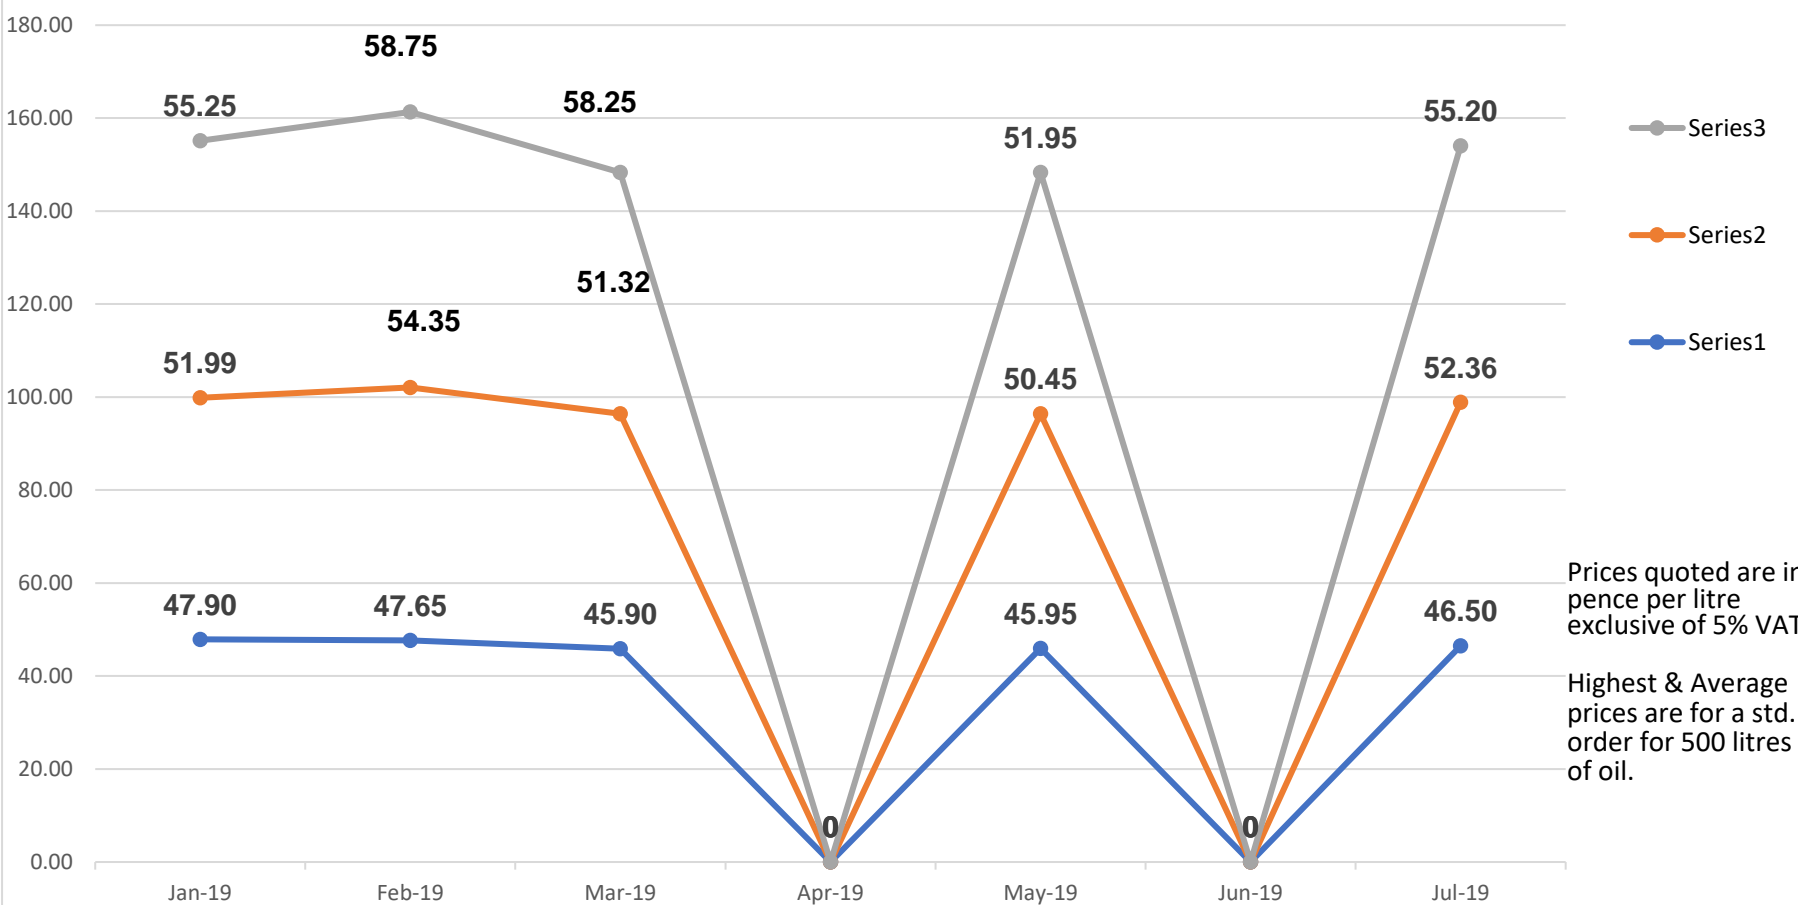

NLC Switch Oil Price Comparison Chart

Prices quoted are in pence per litre exclusive of 5% VAT
Highest & Average prices are for a std. order for 500 litres of oil.